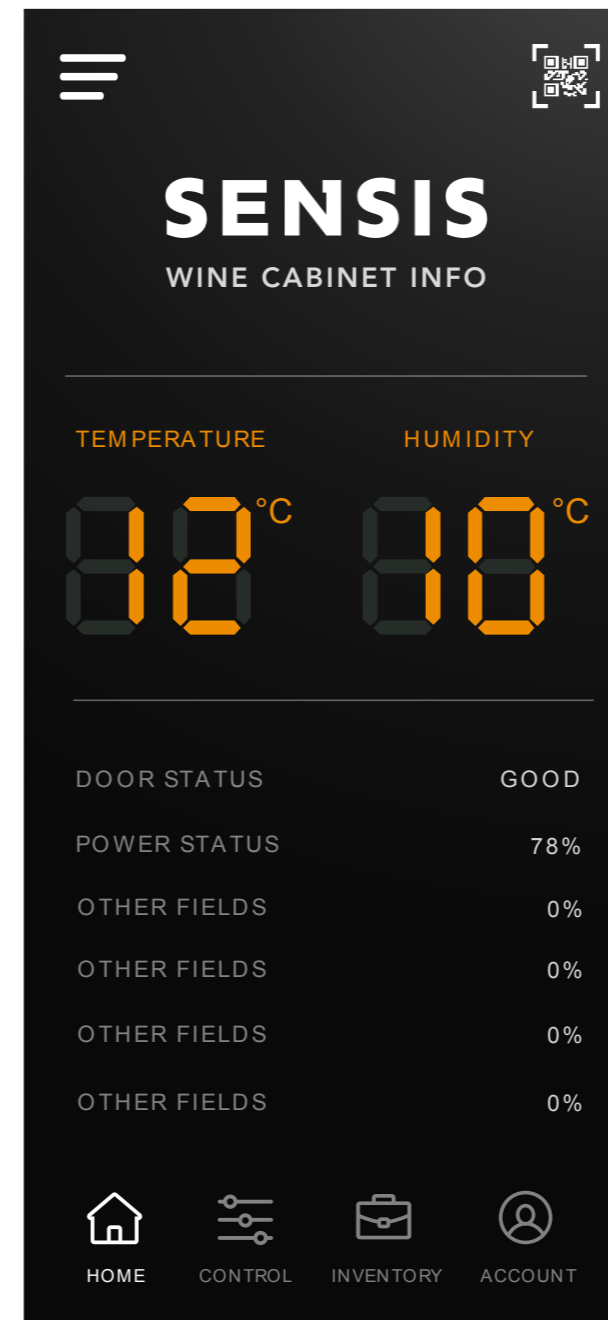

# Sensis APP Design Presentation.

Inspiration/Style - starting point - Sensis website: [www.sensisworld.com](http://www.sensisworld.com)

Colours

Digital Number Display

App login page concept.

Additional login page options.

Home page (Navigation Features)

Drop Down Menu      QR Code scanner

Navigation bar/icons

App home page concept.

App control page concept 1

App control page concepts 2