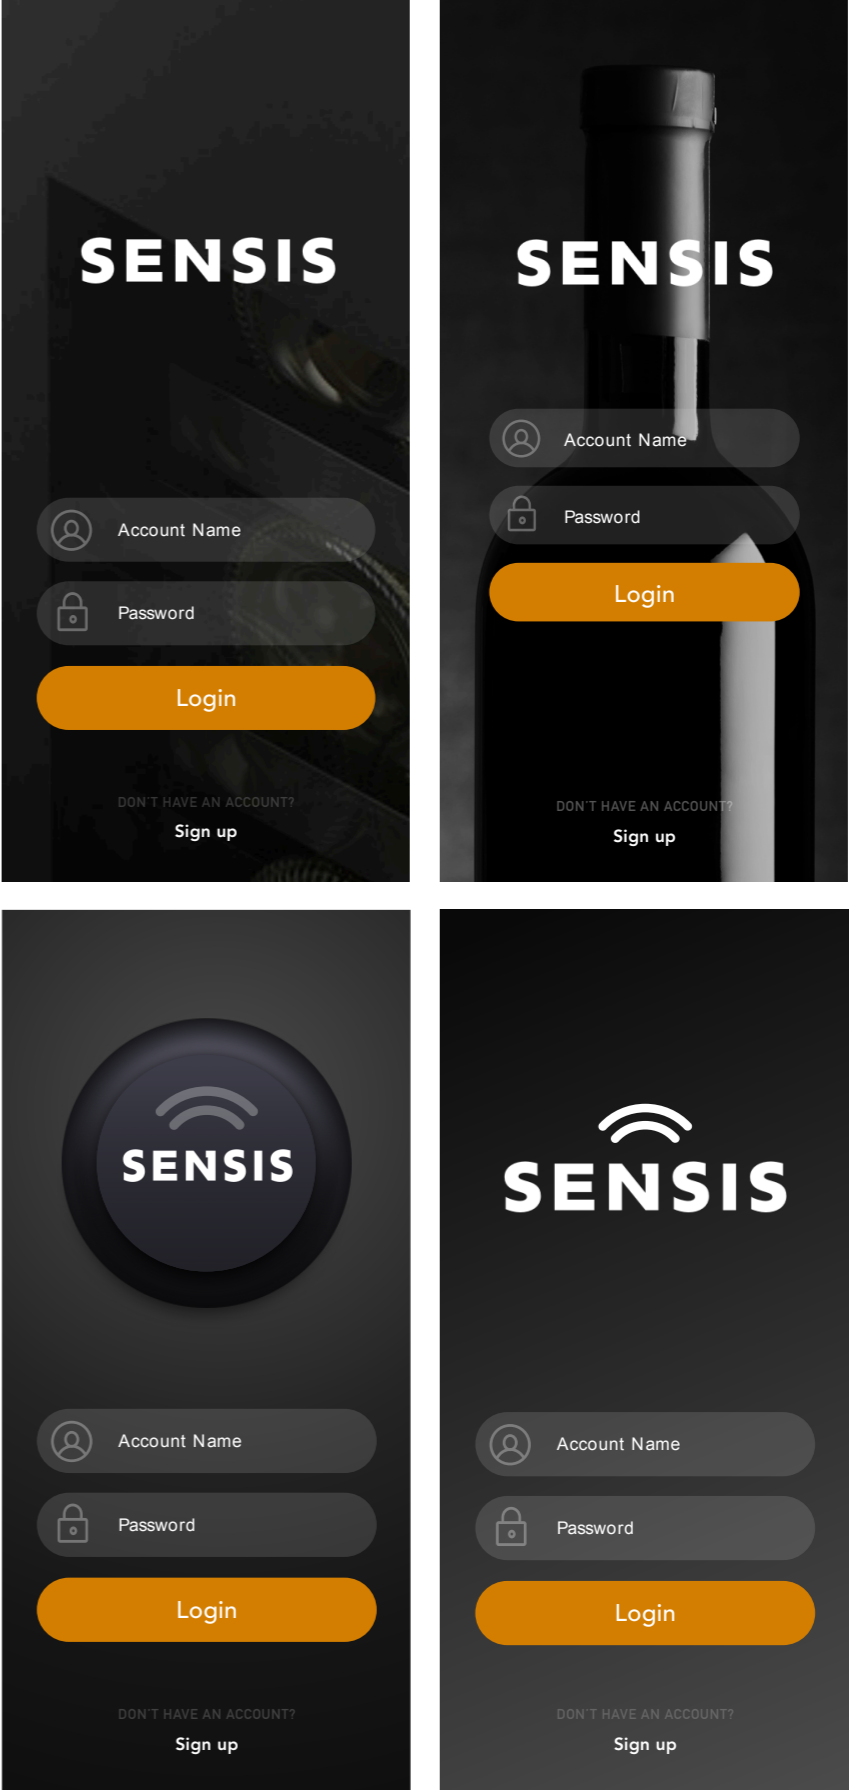

# Sensis APP Design Presentation.

Inspiration/Style - starting point - Sensis website: [www.sensisworld.com](http://www.sensisworld.com)

Colours

Digital Number Display

App login page concept.

Additional login page options.

Home page (Navigation Features)

Drop Down Menu      QR Code scanner

Navigation bar/icons

App home page concept.

App control page concept 1

App control page concepts 2